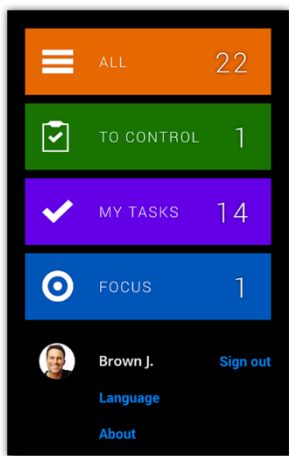

Built on the Powerful Microsoft Azure Platform, ActionSpace Suite Brings Security, Reliability and More Productivity to Business Projects and Tasks

MICROSOFT AZURE APP BUILDER PROFILE: ACTIONSPACE

ActionSpace is a global software vendor helping companies that choose Microsoft Azure as their enterprise platform to improve productivity. Natively integrated with Office 365 and Azure, ActionSpace solutions bring a complete suite of benefits companies need to run their core operations: ultimate workflow visibility, ensured compliance, and unrivaled security.

WHAT WE OFFER

Designed with managers' needs in mind, ActionSpace's enterprise task and simple project management add-ins for Office 365 and SharePoint instantly bring ultimate visibility to projects and initiatives, organize teamwork and leverage team members' personal productivity while improving business performance.